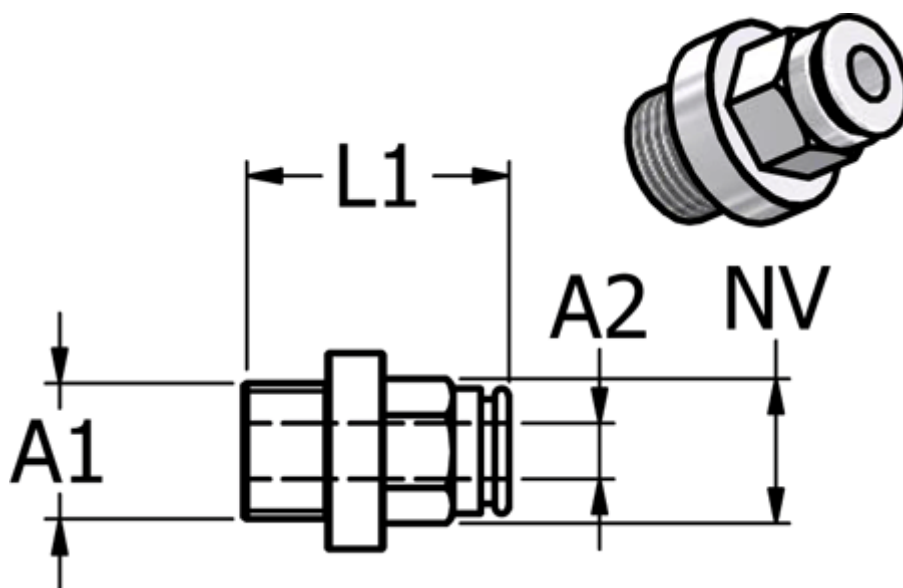

Article number: 5868450144

Description: Metal Push-in fitting 845.014-4, Ø4-G 1/4"
Straight union with FPM O-ring

Measures

Ext. hose diameter A2	= 4
L1	= 21
NV	= 9
Thread A1	= G 1/4"